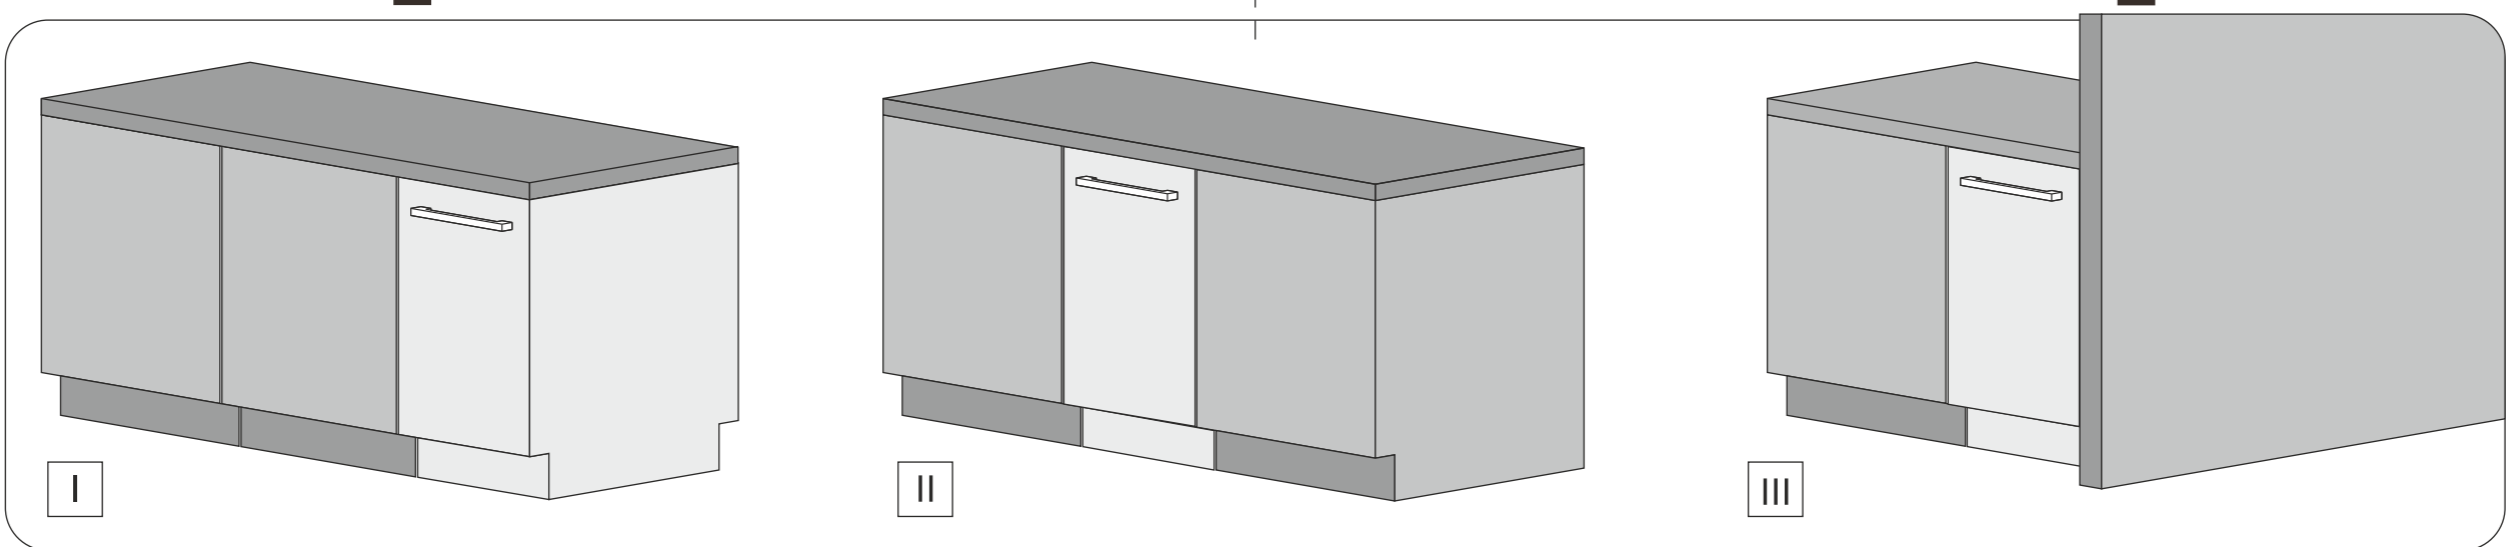

*Align the center line with the center line of the wooden door

Decorative door dimension
Sliding type: Height 660-800mm Width 450-455mm Thickness 20mm