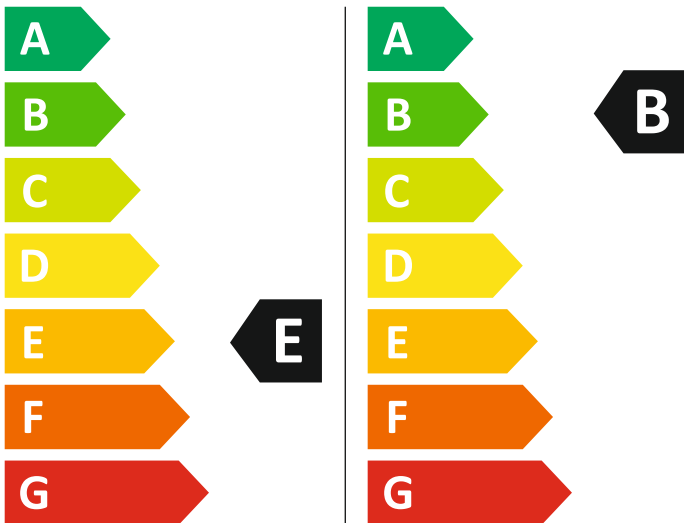

ENERG

Amica

AWD2S8614EKiSJH

377 kWh/100

54 kWh/100

6,0 kg

8,0 kg

90 L